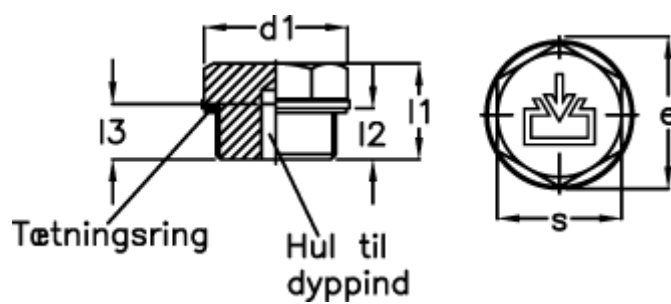

Article number: 20239525

Description: E+G

Threaded plug GN 741-22-G3/8-ES-1

Measures

$d1 = 22$

$d2 = G3/8$

$d4 = M5$

$e = 20.8$

$l1 = 15.5$

$l2 = 8.0$

$s = 18$